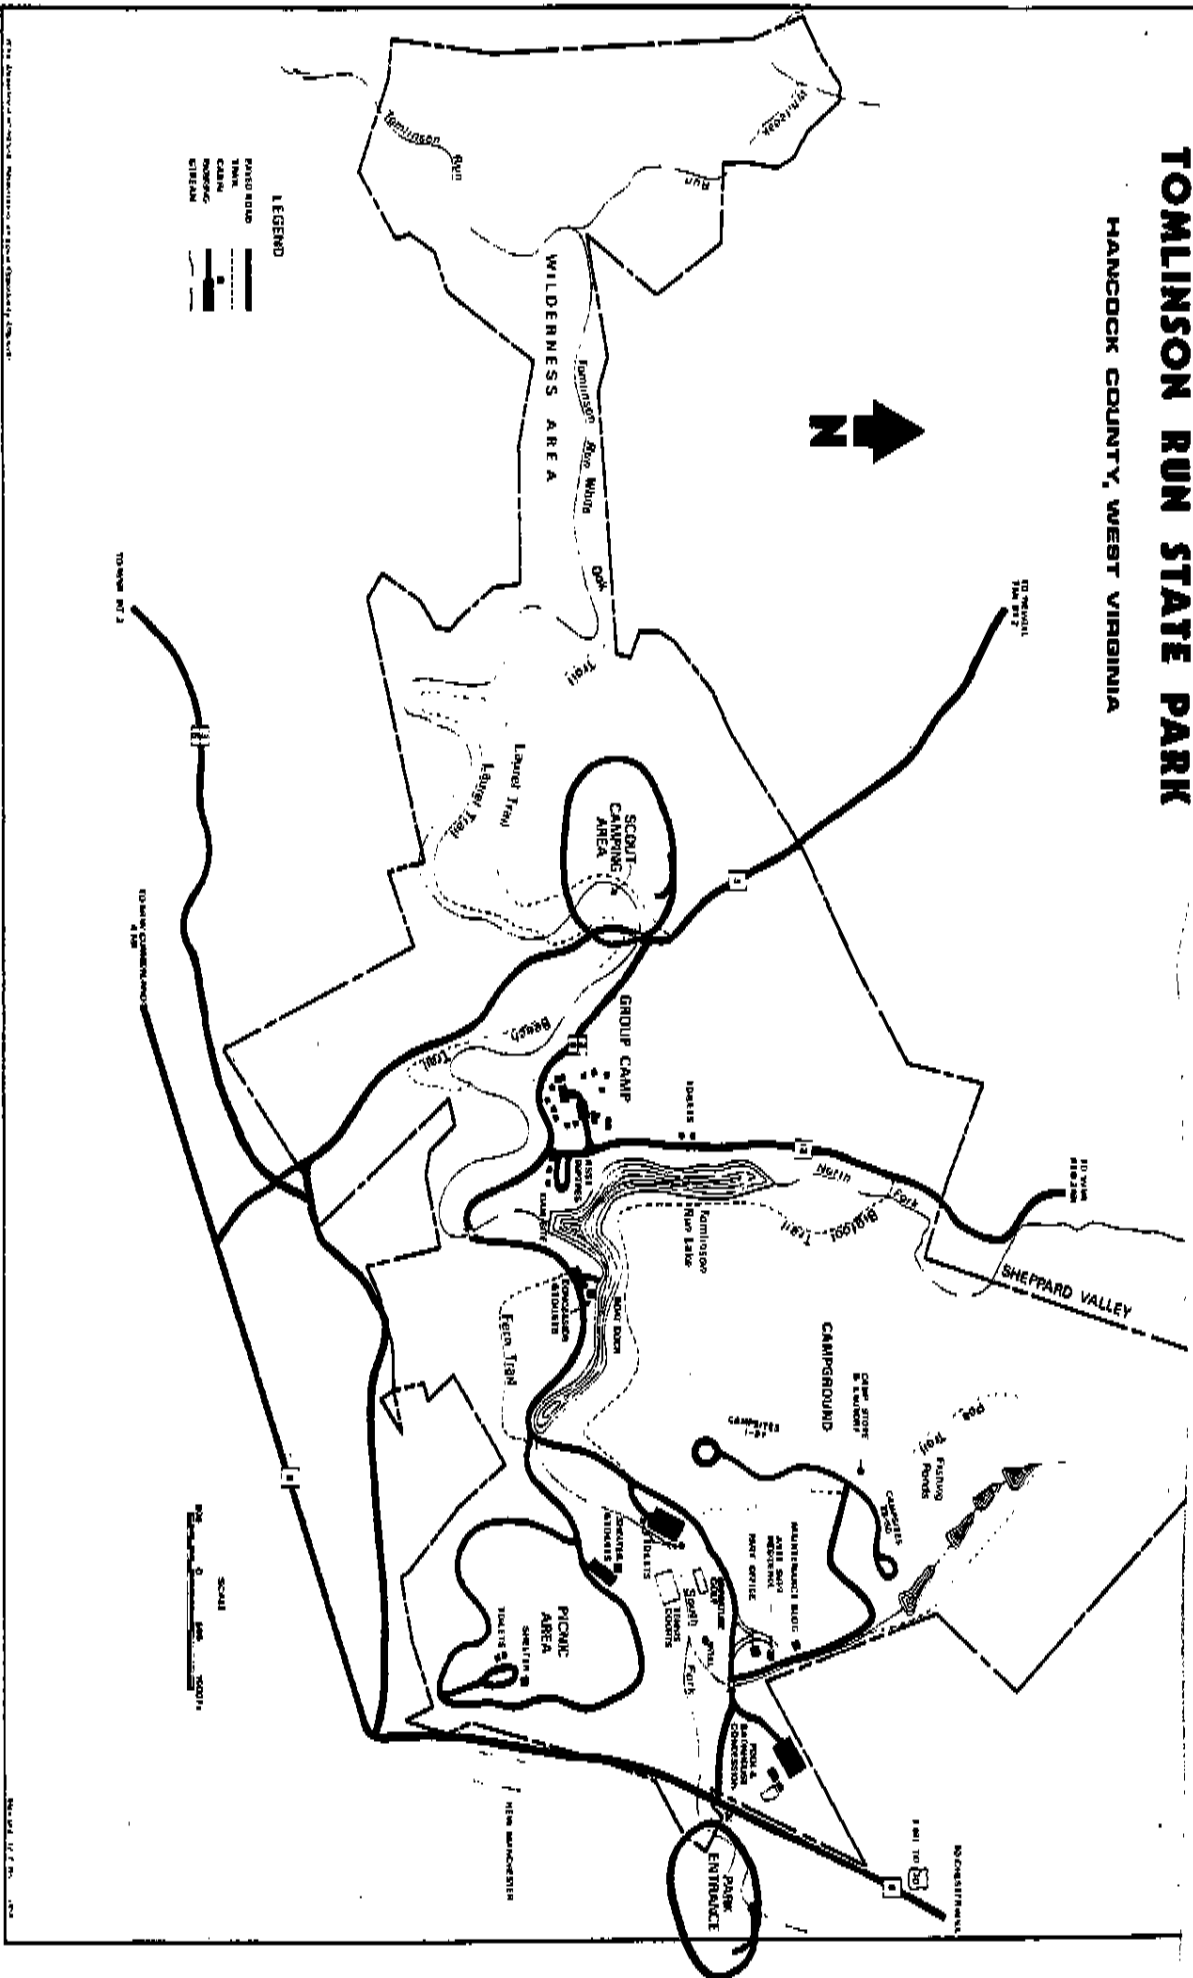

TOMLINSON RUN STATE PARK

HANCOCK COUNTY, WEST VIRGINIA

Take SR 11 south to East Liverpool. Then take route 30 east to Chester. Out of Chester, follow route 30 to Route 8 and turn south. Follow route 8 for about 7 miles to the Park entrance, on the right hand side of the road. Follow the map to the Scout Camping area. Approximately 90 miles from Warren.

SCALE 1:50,000