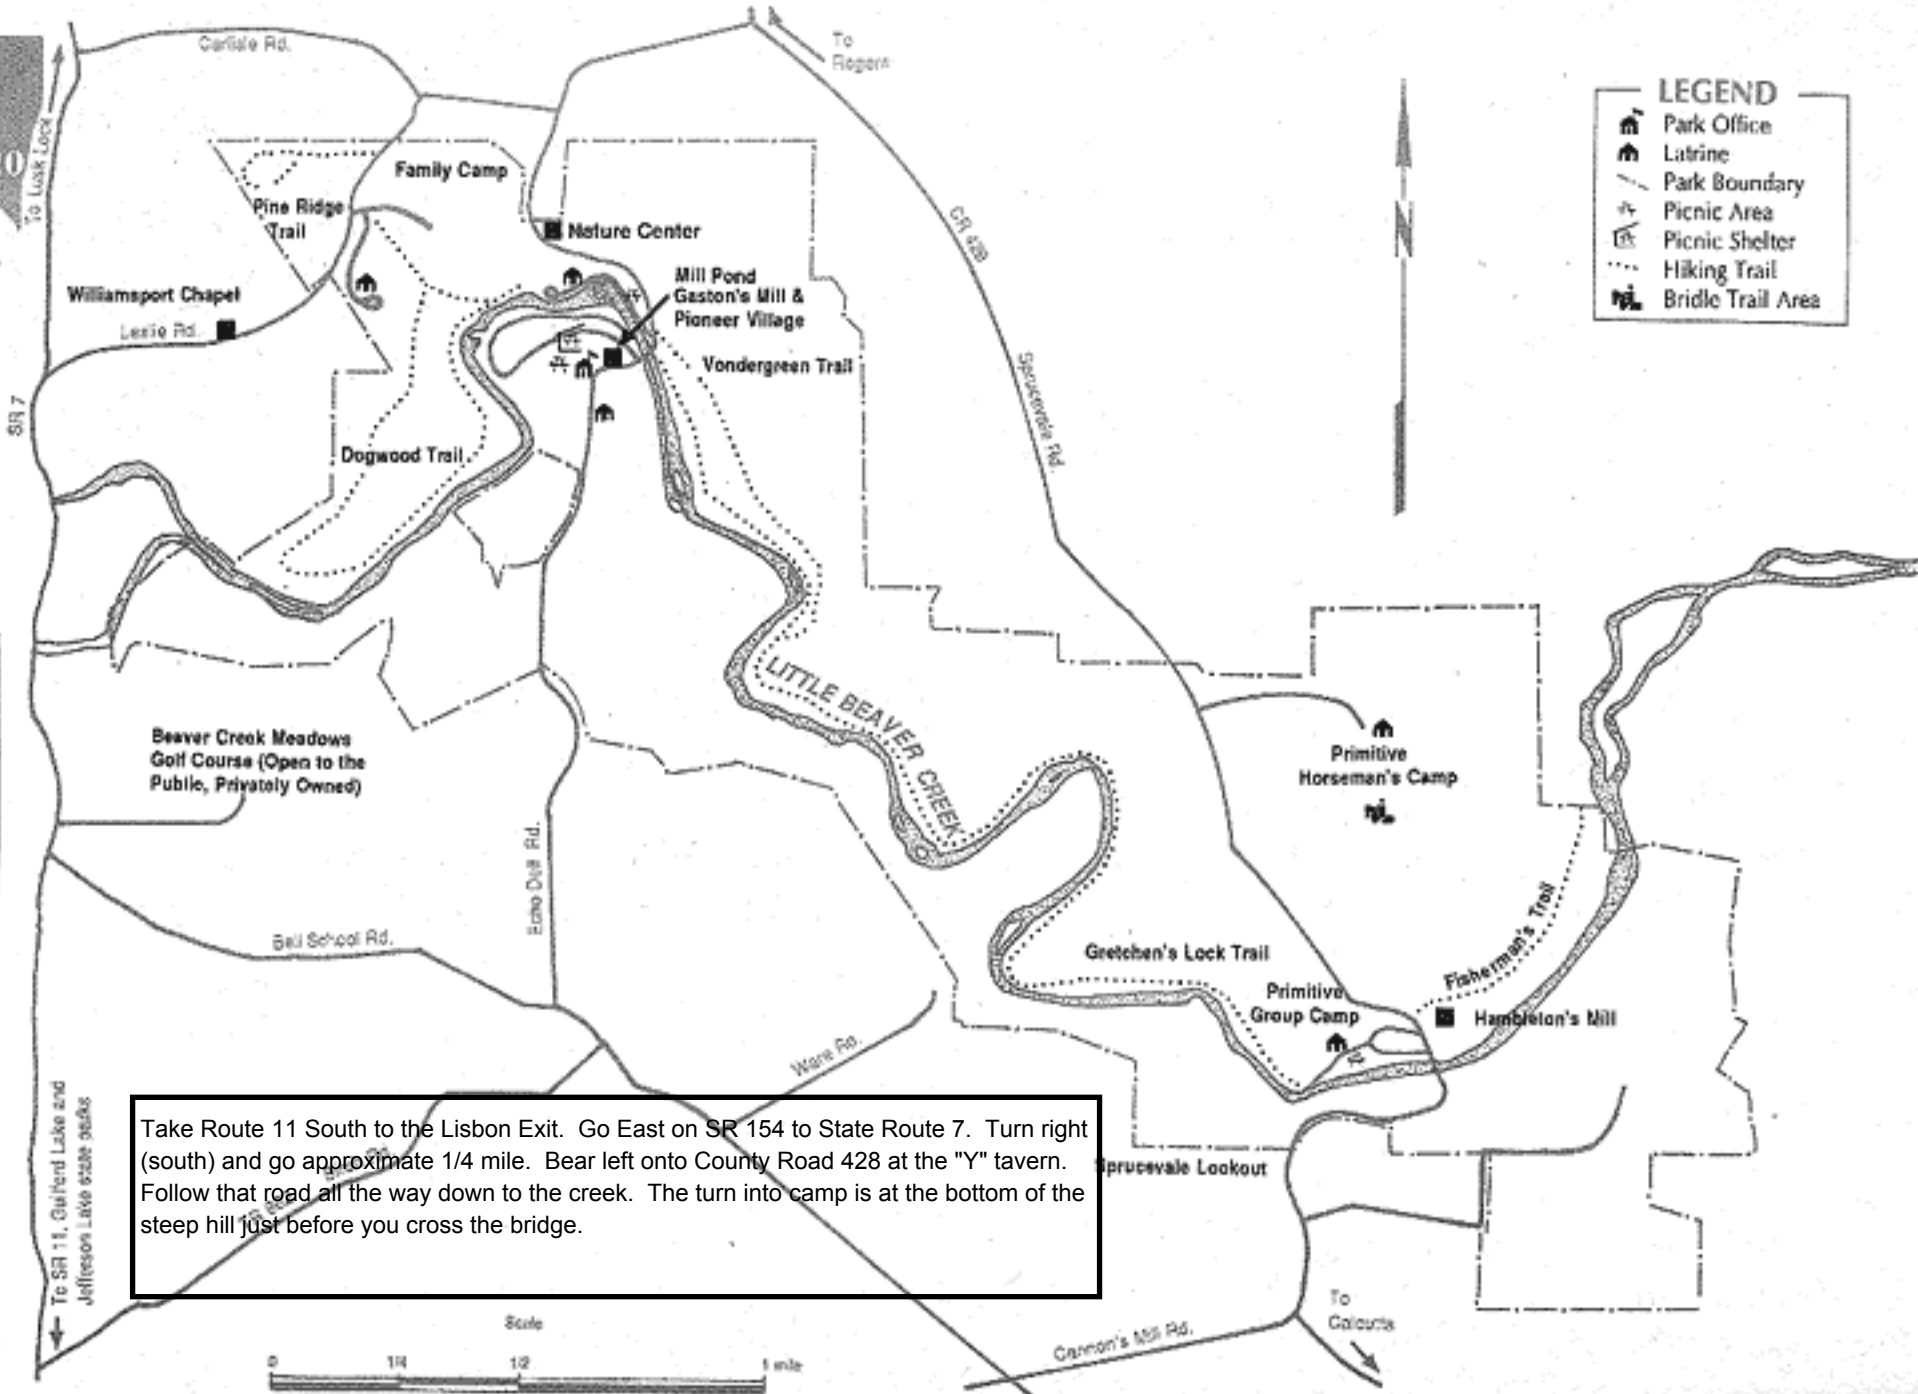

Beaver

Creek State Park

12021 Echo Dell Road
East Liverpool, Ohio 43920

(330) 385-3091 - Park Office

Take Route 11 South to the Lisbon Exit. Go East on SR 154 to State Route 7. Turn right (south) and go approximate 1/4 mile. Bear left onto County Road 428 at the "Y" tavern. Follow that road all the way down to the creek. The turn into camp is at the bottom of the steep hill just before you cross the bridge.