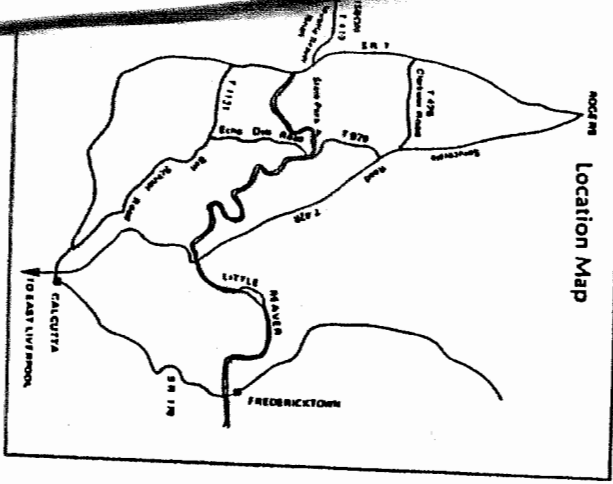

14021 Echo Dell Road
 East Liverpool, Ohio 43920
 385-3091

BEAVER CREEK STATE

Directions to Beaver Creek Class B Family Campsites

Take route 11 South to Route 7. (This is 2 exits past the Lisbon Exit Rt. 158 that we used to get to Seven Ranges). Take 7 North for 3 miles to the sign for the right hand turn to the campsites. This will be one mile beyond the turn to the park office. Follow that road for about one mile and the campgrounds are on the right hand side.