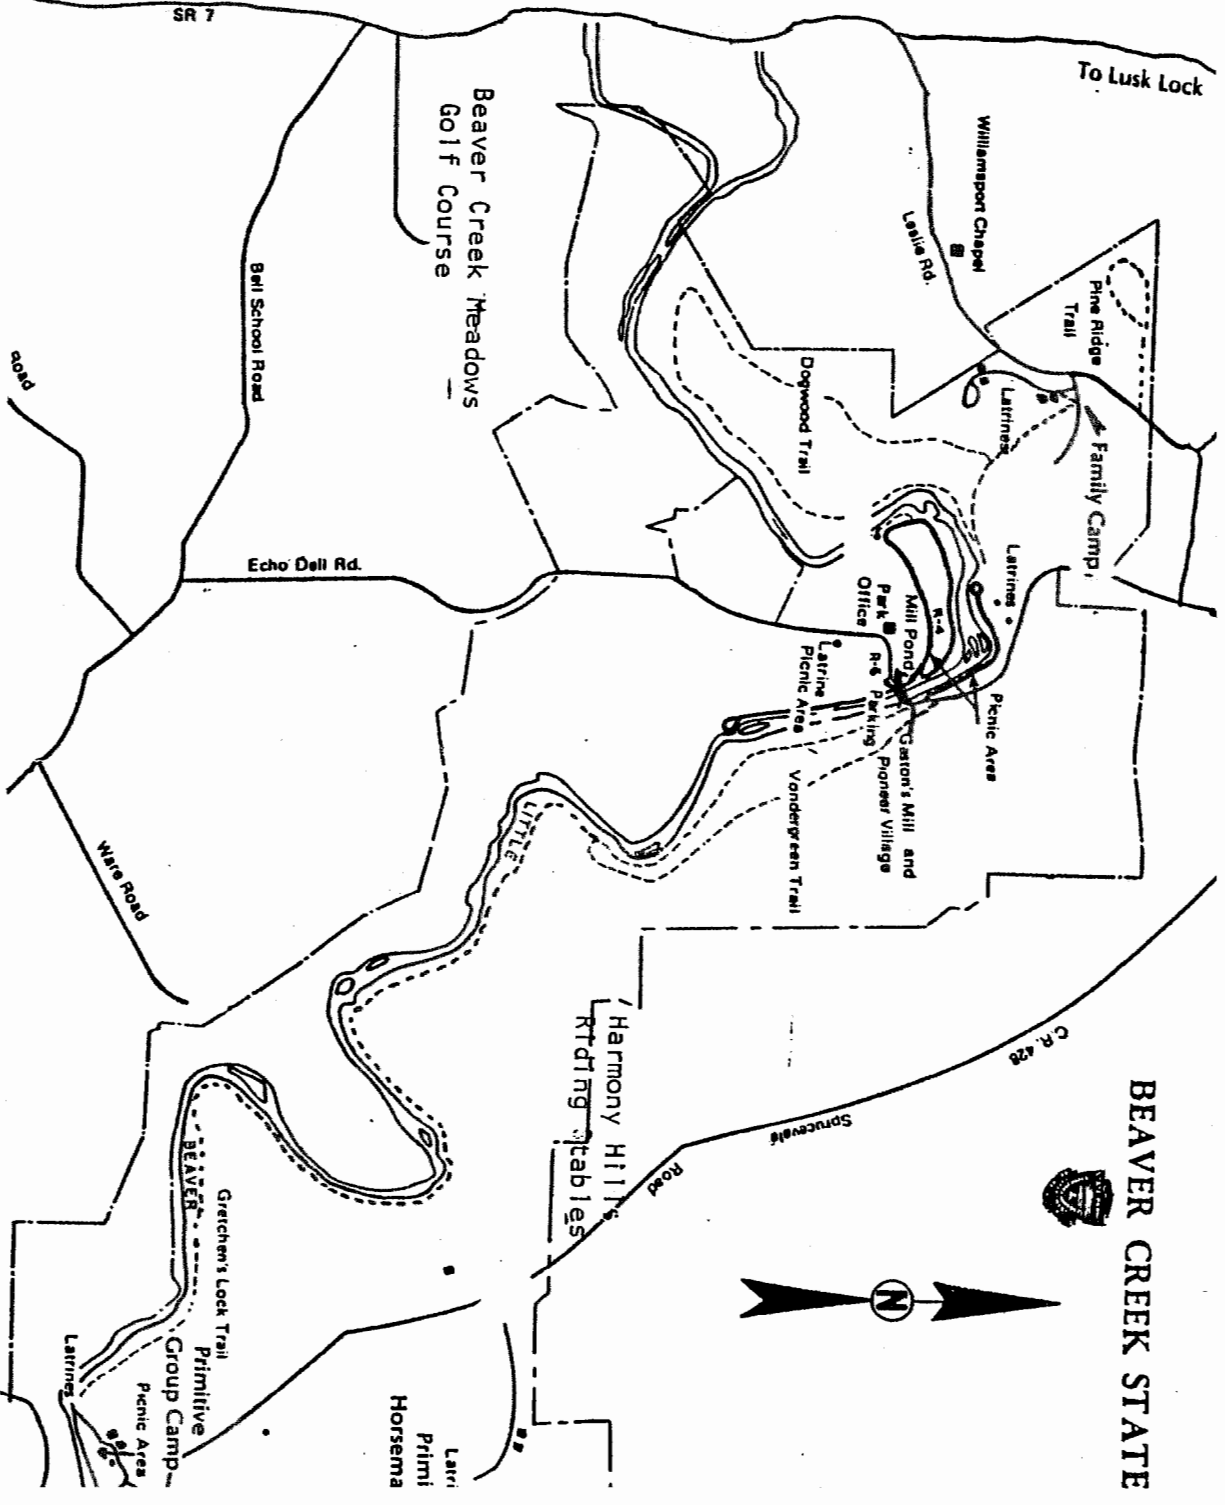

14021 Echo Dell Road
 East Liverpool, Ohio 43920
 385-3091

BEAVER CREEK STATE

Directions to Beaver Creek Class B Family Campsites

Take route 11 South to Route 7. (This is 2 exits past the Lisbon Exit Rt. 158 that we used to get to Seven Ranges). Take 7 North for 3 miles to the sign for the right hand turn to the campsites. This will be one mile beyond the turn to the park office. Follow that road for about one mile and the campgrounds are on the right hand side.